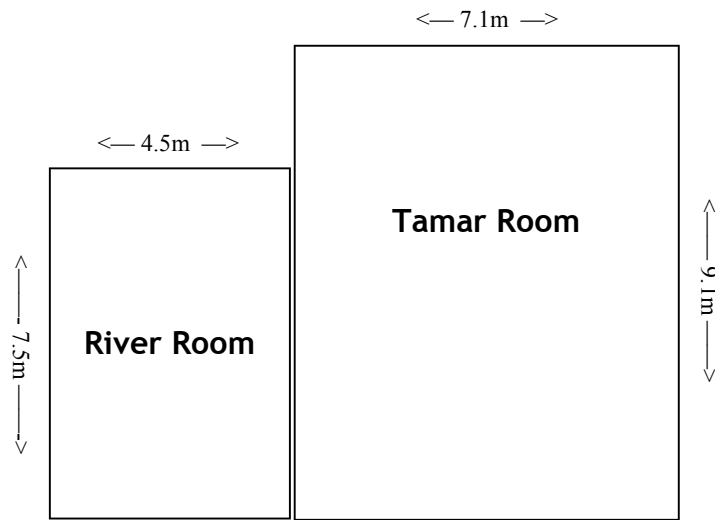

# Function Room Layouts

Rooms	Size	Size (Sq M)	Theatre	Classroom	Board-room	U-Shape	Banquet	Cocktail
Tamar	9.1 x 7.1m	98.3	60	24	26	22	48	50
River	7.5 x 4.5m	64.6	35	16	16	16		30
Tamar & River	16.6 x 11.6	162.9	90	40	42	32	100	90

Theatre Style

Classroom Style

Boardroom Style

U-Shape Style

Banquet Style

**Round— Additional Hire Charges**

- 6 Seater—1.2m \$12 + \$13 Linen = \$25 / table
- 8 Seater—1.4m \$14 + \$13 Linen = \$27 / table
- 10 Seater—1.8m \$16 + \$15 Linen = \$31 / table